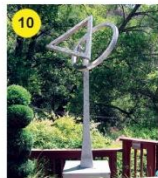

3 Troy Pillow
"Sticks and Stones II"
Unique
Painted stainless steel
96"H x 48"W x 24"D

5 Sally Russell
"Black and White
#101 Totem" - Unique
Ceramic
87"H x 9"W x 9"D

9 Jane Burton
"Unspoken Voice"
Unique
Ceramic
66"H x 10"W x 9"D

11 Troy Pillow
"Quills"
Unique - Painted
stainless steel & glass
85"H x 45"W x 45"D max.

10 Jeffery Laudenslager
"Iketo Yama"
Edition 3 of 7
Stainless steel & titanium
80"H x 39"W x 39"D max.