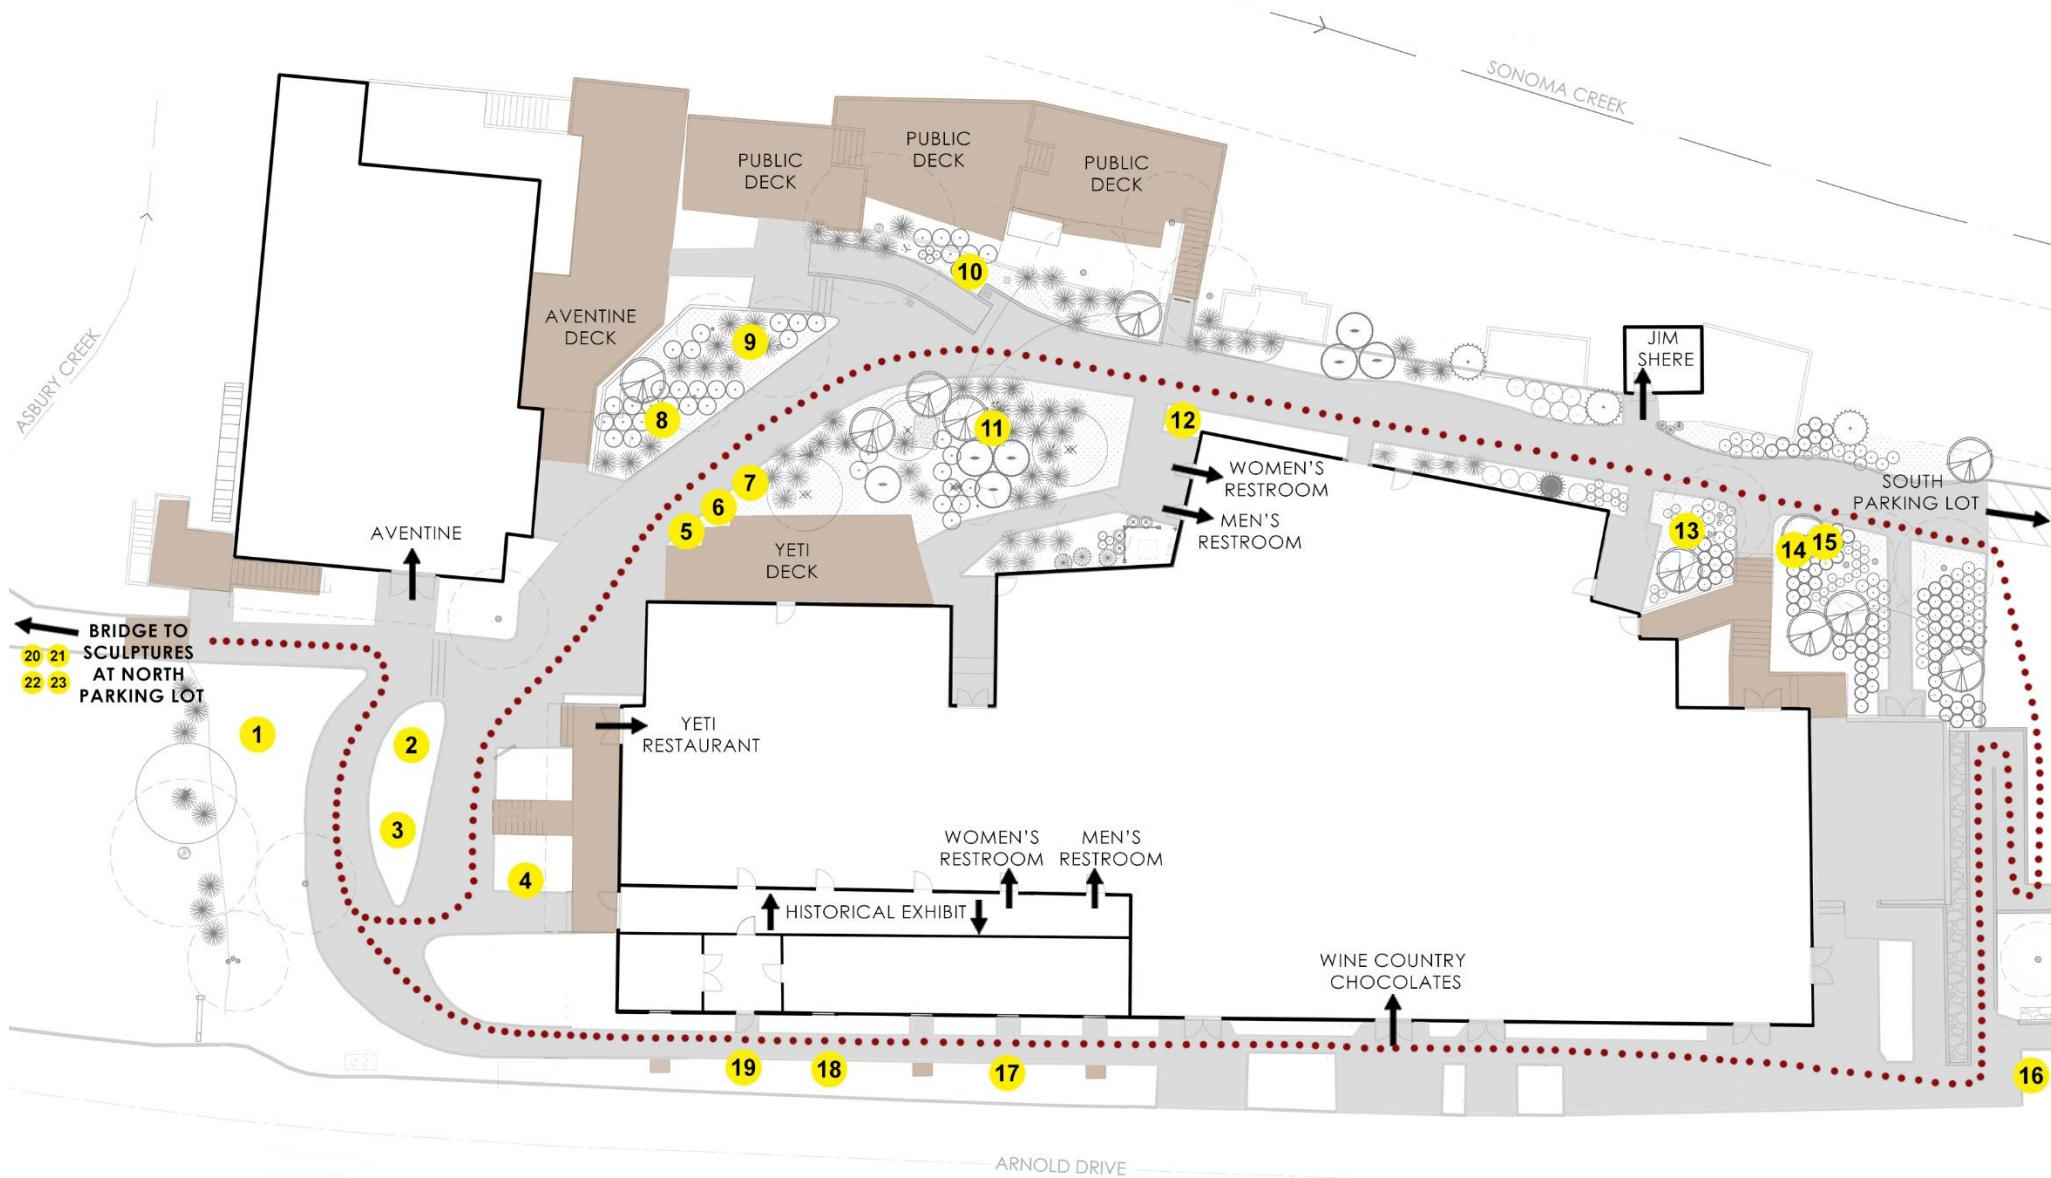

sculpturesite gallery

sculptureWALK at Jack London Village

ALL SCULPTURES ARE FOR SALE!
Please inquire by phone or email for more information.

14301 Arnold Drive, Glen Ellen, CA 95442 | Open Daily for Self-Guided Tours: 10am-6pm

www.sculpturesite.com | info@sculpturesite.com | 707-933-1300